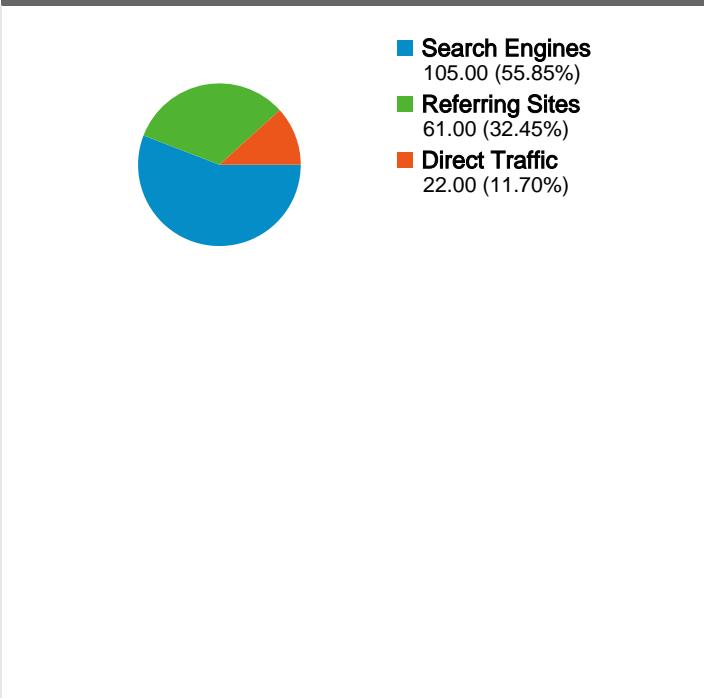

Site Usage

188 Visits

1.06% Bounce Rate

1,173 Pageviews

00:01:34 Avg. Time on Site

6.24 Pages/Visit

91.49% % New Visits

Event Tracking Overview

Content Overview

Pages	Pageviews	% Pageviews
/marietta-lawn-and-landscape-	316	26.94%
/	302	25.75%
/kennesaw-lawn-care-and-	88	7.50%
/smyrna-lawn-care-and-	82	6.99%
/powder-springs-lawn-care-and-	80	6.82%

Traffic Sources Overview

Keywords

Keyword	Visits	% visits
marietta landscape	30	28.57%
landscaping services	4	3.81%
landscape austell	3	2.86%
landscape companies	3	2.86%
landscape contractor	3	2.86%