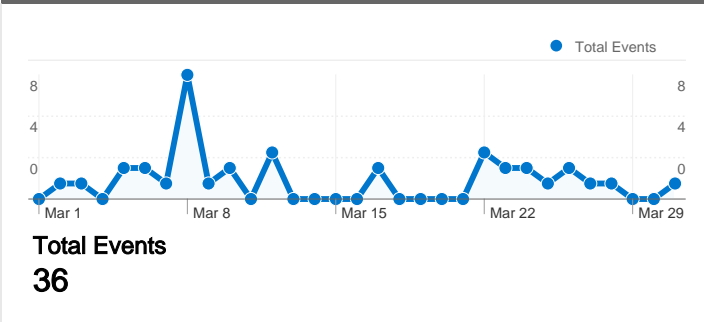

Site Usage

188 Visits

1.06% Bounce Rate

1,173 Pageviews

00:01:34 Avg. Time on Site

6.24 Pages/Visit

91.49% % New Visits

Event Tracking Overview

Content Overview

Pages	Pageviews	% Pageviews
/marietta-lawn-and-landscape-	316	26.94%
/	302	25.75%
/kennesaw-lawn-care-and-	88	7.50%
/smyrna-lawn-care-and-	82	6.99%
/powder-springs-lawn-care-and-	80	6.82%

Traffic Sources Overview

Keywords

Keyword	Visits	% visits
marietta landscape	30	28.57%
landscaping services	4	3.81%
landscape austell	3	2.86%
landscape companies	3	2.86%
landscape contractor	3	2.86%